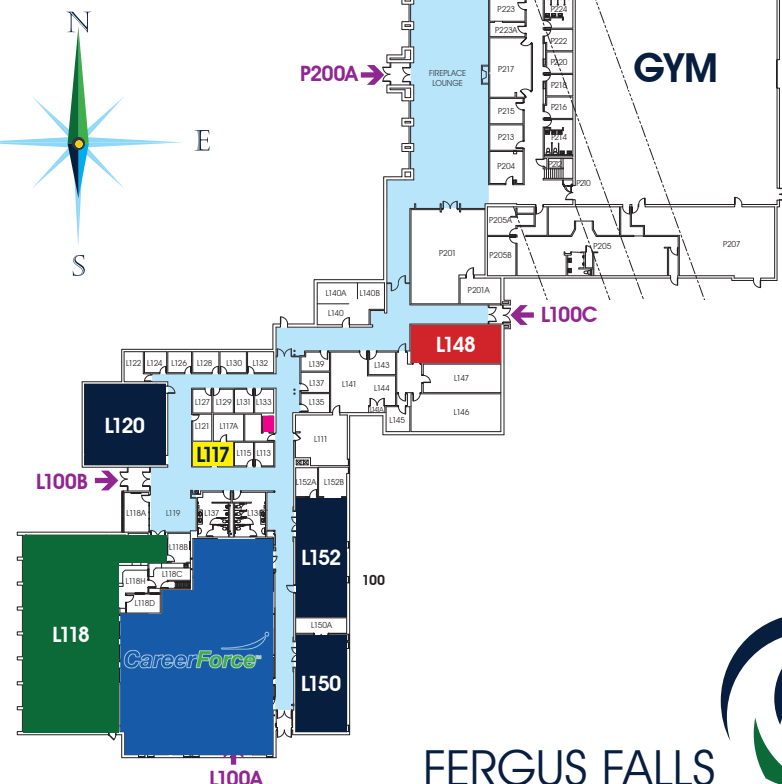

ADMINISTRATIVE WING

SCIENCE WING

WAAGE WING

WHERE IS IT?

- A519 President
- Computer Labs
- Computer Help Desk
- Conference Rooms
- E Elevator
- Entrances
- Information/Main Reception Desk
- Library
- Main Classrooms
- Prayer/Lactation Room
- Restroom-All Gender
- F Restroom-Family
- M Restroom-Men's
- W Restroom-Women's

LIBRARY WING

FERGUS FALLS