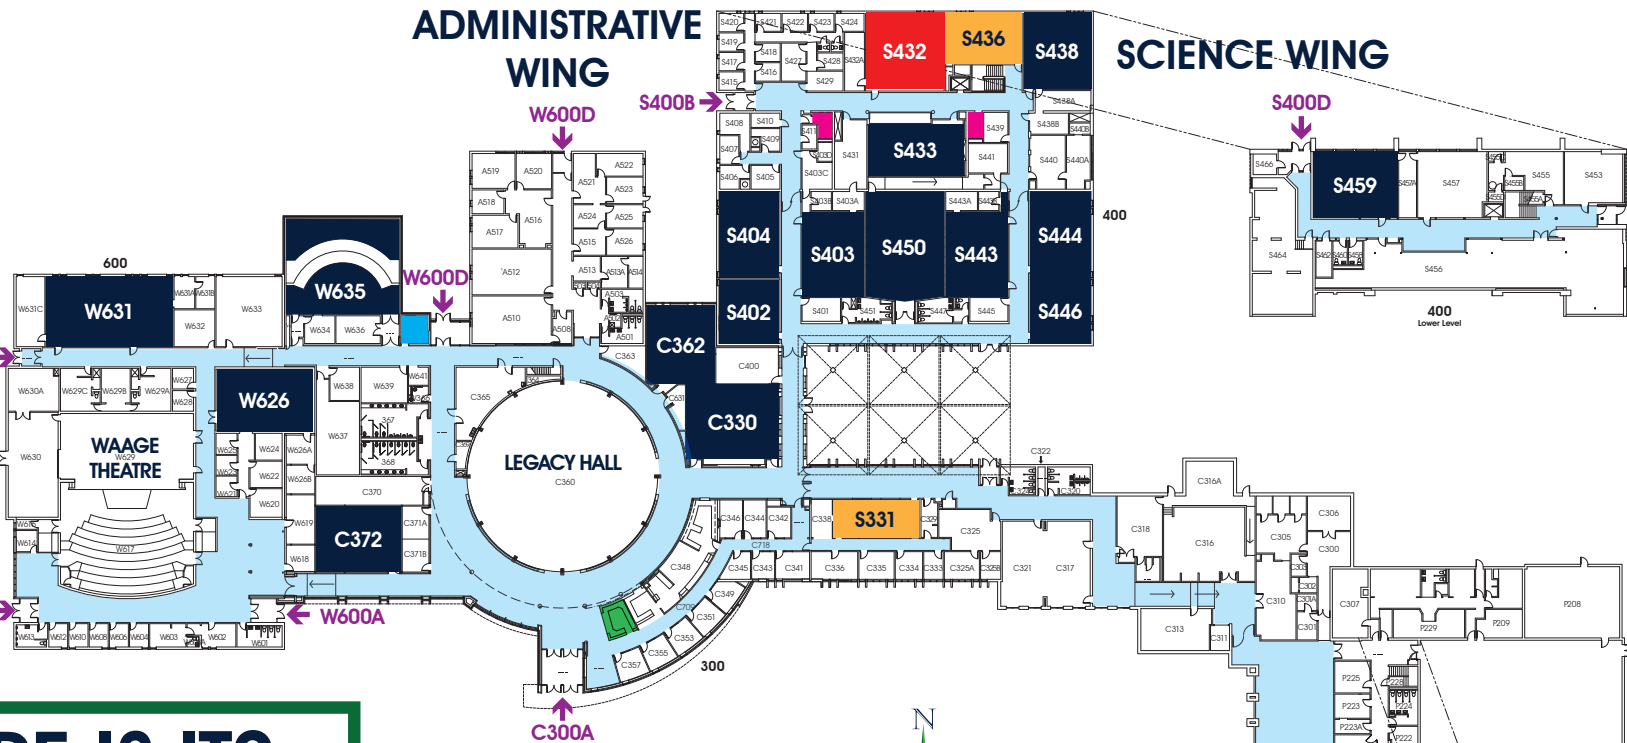

ADMINISTRATIVE WING

SCIENCE WING

WAAGE WING

WHERE IS IT?

- A519 President
- Computer Labs
- Computer Help Desk
- Conference Rooms
- E Elevator
- Entrances
- Information/Main Reception Desk
- Library
- Main Classrooms
- Prayer/Lactation Room
- Restroom-All Gender
- F Restroom-Family
- M Restroom-Men's
- W Restroom-Women's

LIBRARY WING

FERGUS FALLS