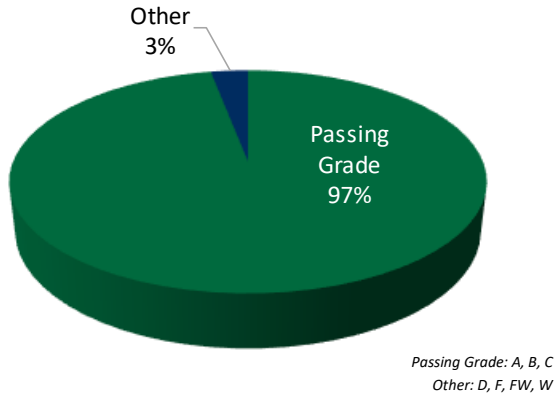

Success Rate

Completion Rate

Grade Distribution

eCHS Courses & Enrollment

Course Title	Number of Students
Anthropology	13
College Algebra	2
College Writing I	18
Fund. Concepts of Chemistry	4
General Psychology	26
Human Anatomy & Physiology	3
Interpersonal Communication	17
Intro to Sociology	30
Intro to Computer Tech	6
Intro to Public Speaking	35
Payroll	4
Social Problems	15
West Civil 1400-1600	18
Total Number of Students	191

Fall to Fall Headcount

Fall to Fall Credits Earned