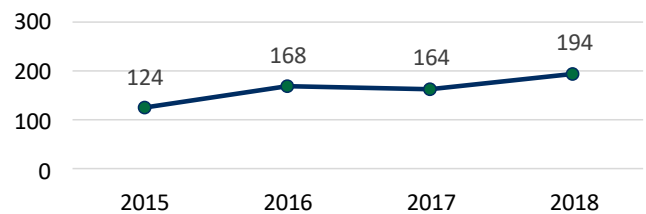

Success Rate

Completion Rate

Grade Distribution

eCHS Courses & Enrollment

Course Title	Number of Students
Anthropology	13
College Algebra	2
College Writing I	18
Fund. Concepts of Chemistry	4
General Psychology	26
Human Anatomy & Physiology	3
Interpersonal Communication	17
Intro to Sociology	30
Intro to Computer Tech	6
Intro to Public Speaking	35
Payroll	4
Social Problems	15
West Civil 1400-1600	18
Total Number of Students	191

Fall to Fall Headcount

Fall to Fall Credits Earned