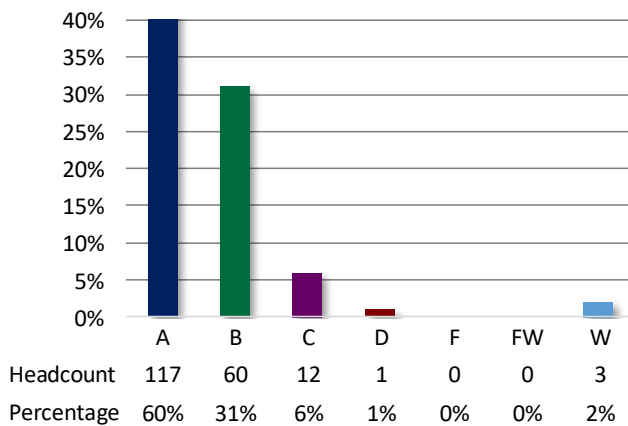

Success Rate

Completion Rate

Grade Distribution

eCHS Courses & Enrollment

Course Title	Number of Students
Anthropology	13
College Algebra	2
College Writing I	18
Fund. Concepts of Chemistry	4
General Psychology	26
Human Anatomy & Physiology	3
Interpersonal Communication	17
Intro to Sociology	30
Intro to Computer Tech	6
Intro to Public Speaking	35
Payroll	4
Social Problems	15
West Civil 1400-1600	18
Total Number of Students	191

Fall to Fall Headcount

Fall to Fall Credits Earned