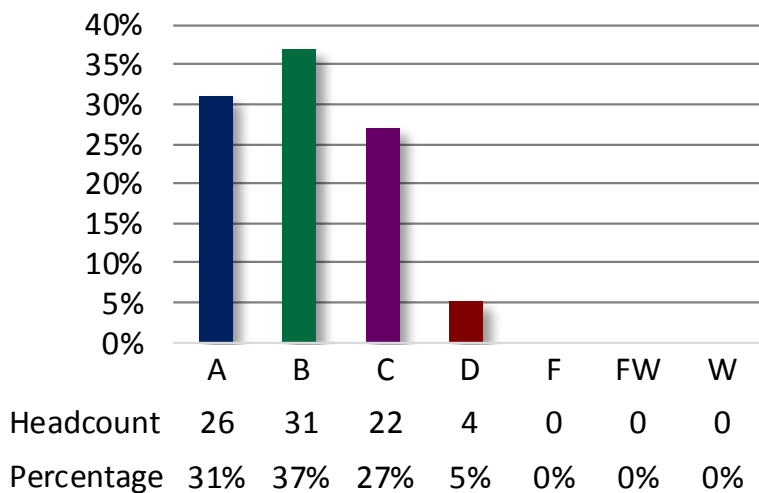

Success Rate

Completion Rate

100%

eCHS students completed their course(s) for fall of 2014.

Grade Distribution

eCHS Courses & Enrollment

Course Title	Total Students
Anthropology	4
General Psychology	22
West Civil 1400-1600	8
Interpersonal Communication	1
Intro to Public Speaking	2
Medical Terminology	2
Social Problems	16
College Algebra	6
Human A & P I (lecture)	3
Human A & P I Lab	3
Total Students	67