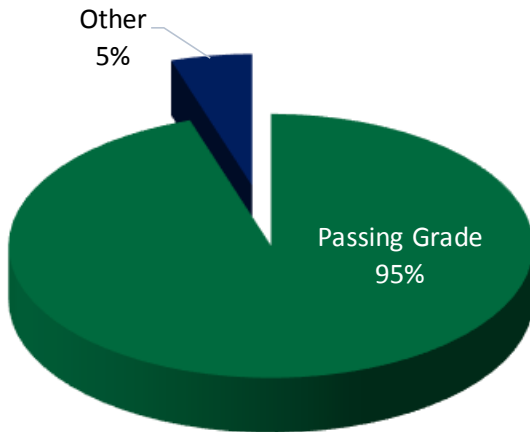

Success Rate

Completion Rate

100%

eCHS students completed their course(s) for fall of 2014.

Grade Distribution

eCHS Courses & Enrollment

Course Title	Total Students
Anthropology	4
General Psychology	22
West Civil 1400-1600	8
Interpersonal Communication	1
Intro to Public Speaking	2
Medical Terminology	2
Social Problems	16
College Algebra	6
Human A & P I (lecture)	3
Human A & P I Lab	3
Total Students	67